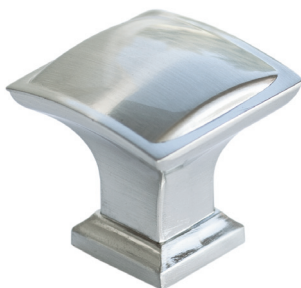

ZIMMERMAN CHAIR

FINE FURNITURE MAKERS

KNOB 113-DB
Dark Bronze
1 5/8" DIA
1" H

KNOB 109-DB
Dark Bronze
1 1/8" DIA
1" H

KNOB 108-DB
Dark Bronze
1 1/2" DIA
1" H

KNOB 113-SN
Satin Nickel
1 5/8" DIA
1" H

KNOB 109-SN
Satin Nickel
1 1/8" DIA
1" H

KNOB 108-SN
Satin Nickel
1 1/2" DIA
1" H

KNOB 113-CB
Champagne Brass
1 5/8" DIA
1" H

KNOB 109-CB
Champagne Brass
1 1/8" DIA
1" H

HARDWARE

ZIMMERMAN CHAIR

FINE FURNITURE MAKERS

KNOB 114-DB
Dark Bronze
1 5/8" DIA
1" H

KNOB 111-SN
Satin Nickel
2" DIA
1" H

KNOB 110-SN
Satin Nickel
1 1/2" Squ
1 1/4" H

KNOB 114-SN
Satin Nickel
1 5/8" DIA
1" H

KNOB 111-CB
Champagne Brass
2" DIA
1" H

KNOB 110-CB
Champagne Brass
1 1/2" Squ
1 1/4" H

KNOB 106
Chrome
1 1/4" DIA
1 1/4" H

KNOB 105-SN
Satin Nickel
1 3/8" DIA
1" H

KNOB 105-DB
Dark Bronze
1 3/8" Squ
1" H

KNOB 107-CB
Clear Acrylic /
Champagne Brass
1 1/2" DIA
1 1/2" H

KNOB 107-SN
Clear Acrylic /
Satin Nickel
1 1/2" DIA
1 1/2" H